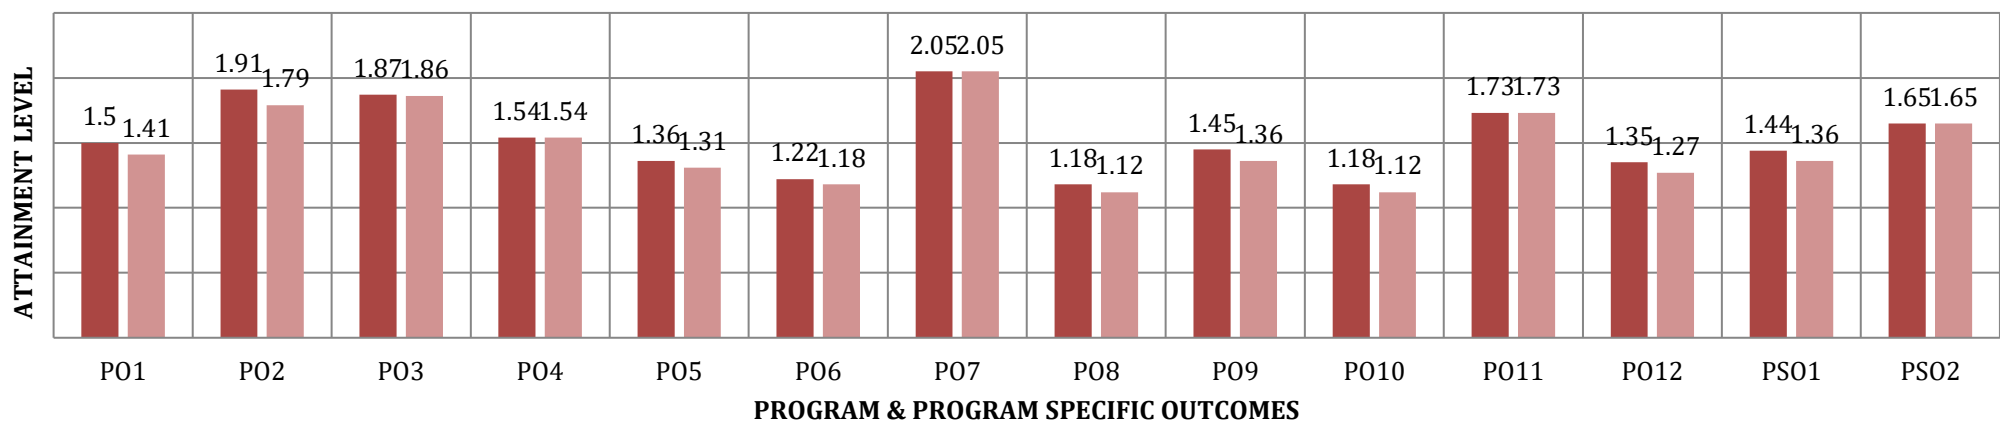

PO & PSO ATTAINMENT

■ CO TARGET ■ CO ATTAINMENT